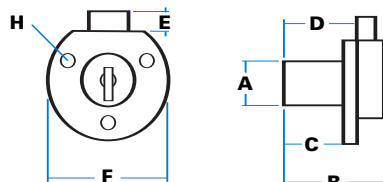

J	Striker width	18 mm
K	Striker hole centres	40 mm
L	Striker length	50 mm

SPECIFICATION

A	Face diameter	19 mm
B	Body depth	29 mm
C	Head depth	17 mm
D	Depth to bolt	25 mm
E	Depth 'throw'	7 mm
F	Diameter	40 mm
H	Hole sizes	3 mm

Finish: chromium-plated.

Square-section bolt is thrown as key is turned through 180°. Key withdraws in both positions.

Insert from rear so that housing protrudes through round hole (20 mm dia). Secure through fixing holes in rear flange. Striker plate available.

Lock slams against panel edge, opens with gentle pressure on front face. Key turns 90° to 'block' button.

Insert from front into special piercing, secure with brackets provided at rear. Suits panels up to 2mm (special brackets for thicker panels).

'FS' keys only, non-locking model available.

SPECIFICATION

A	Face height	25 mm
B	Body depth	28 mm
C	Rim thickness	4 mm
D	Location to bolt	8 mm
E	Centre-line to bolt	15 mm
F	Tolerance (panel thickness)	2 mm
G	Body width	22 mm