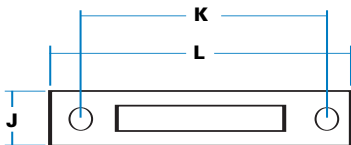

5/01464
Striker plate

Single-sided 'FS'
keys are standard

7/06433
Desk lock

ORDERING CODE

7/06433 Desk lock, chrome

7/06433/01 Desk lock, FS 880 keys

5/01464 Striker plate, chrome

Striker plate, 5/01464

J	Striker width	18 mm
K	Striker hole centres	40 mm
L	Striker length	50 mm

SPECIFICATION

A	Face diameter	19 mm
B	Body depth	29 mm
C	Head depth	17 mm
D	Depth to bolt	25 mm
E	Depth 'throw'	7 mm
F	Diameter	40 mm
H	Hole sizes	3 mm

Finish: chromium-plated.

Square-section bolt is thrown as key is turned through 180°. Key withdraws in both positions.

Insert from rear so that housing protrudes through round hole (20 mm dia). Secure through fixing holes in rear flange. Striker plate available.

'FS' keys only, non-locking model available.

SPECIFICATION

A	Face height	25 mm
B	Body depth	28 mm
C	Rim thickness	4 mm
D	Location to bolt	8 mm
E	Centre-line to bolt	15 mm
F	Tolerance (panel thickness)	2 mm
G	Body width	22 mm