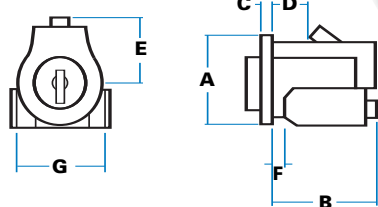

J	Striker width	18 mm
K	Striker hole centres	40 mm
L	Striker length	50 mm

SPECIFICATION

A	Face diameter	19 mm
B	Body depth	29 mm
C	Head depth	17 mm
D	Depth to bolt	25 mm
E	Depth 'throw'	7 mm
F	Diameter	40 mm
H	Hole sizes	3 mm

Finish: chromium-plated.

Square-section bolt is thrown as key is turned through 180°. Key withdraws in both positions.

Insert from rear so that housing protrudes through round hole (20 mm dia). Secure through fixing holes in rear flange. Striker plate available.

Lock slams against panel edge, opens with gentle pressure on front face. Key turns 90° to 'block' button.

Insert from front into special piercing, secure with brackets provided at rear. Suits panels up to 2mm (special brackets for thicker panels).

'FS' keys only, non-locking model available.

SPECIFICATION

A	Face height	25 mm
B	Body depth	28 mm
C	Rim thickness	4 mm
D	Location to bolt	8 mm
E	Centre-line to bolt	15 mm
F	Tolerance (panel thickness)	2 mm
G	Body width	22 mm